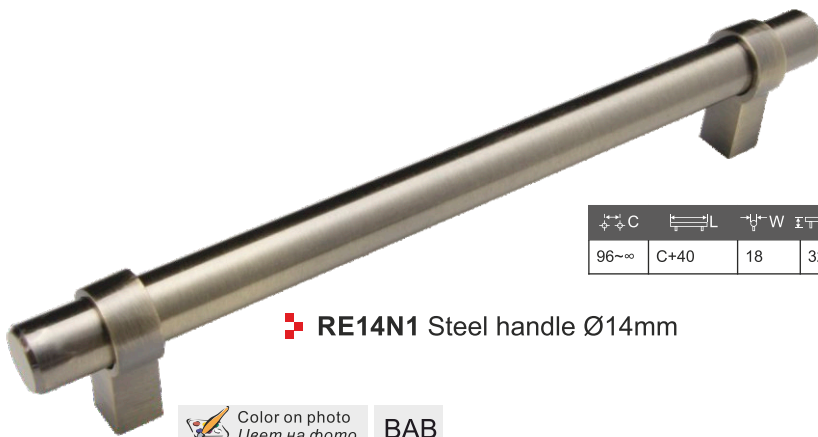

T-BAR STEEL HANDLES

round end

flat end

✦ C	✦ L	✦ W	✦ H
96~∞	C+60(80)	10/12	32

✦ **RE 8/10/12** Steel handle 8/10/12mm

✦ C	✦ L	✦ W	✦ H
96~∞	C+40	18	32

✦ **RE14N1** Steel handle Ø14mm

✦ C	✦ L	✦ W	✦ H	✦ M
	51	18	33	73g

✦ **RE14N3** Steel knob Ø14mm

Color on photo
Цвет на фото **BAB**

Ø10 mm

Ø12 mm

✦ **RE10N6**

✦ **RE10N8**

AI 13
26.9815
Aluminium
Алюминий

BESTSELLER! Handles and hooks of aluminum alloy
The thickness is higher and the price is lower!