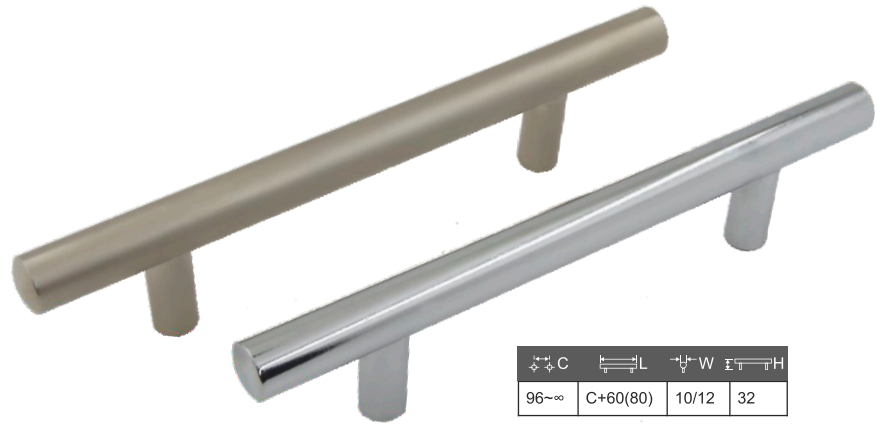

✦ C	✦ L	✦ W	✦ H
96~∞	C+60(80)	10/12	32

✦ **RE 8/10/12** Steel handle 8/10/12mm