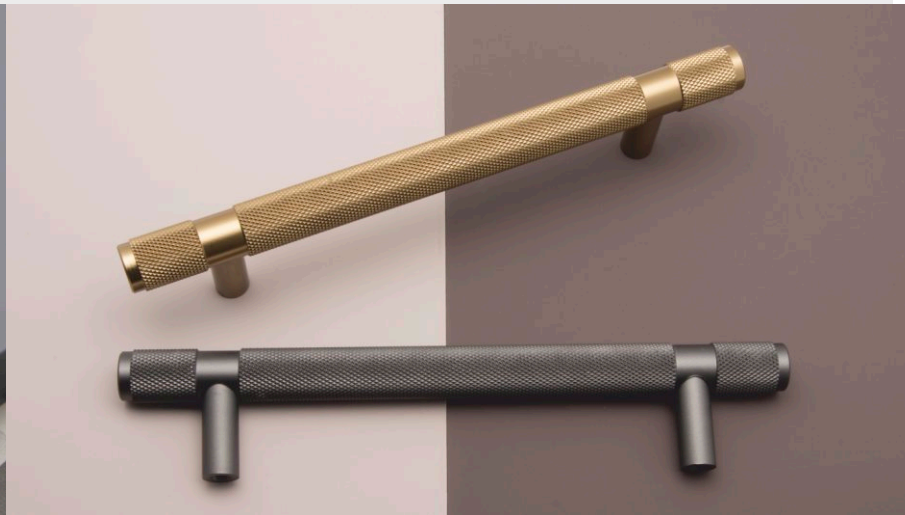

K8763

K8777

⌀ C	L	W	H
CC	CC+53	14	36

All sizes available
Colors: brass, graphite, black, inox

K8744

L	W	H	M
48	12	32	19g

K8764

⌀ D	H	M
20	34	27g