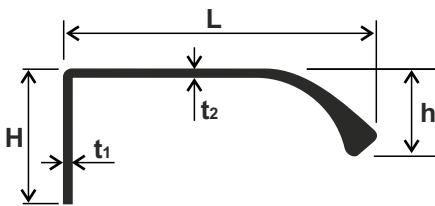

K8438

✦ C	≡ L	≡ W	≡ H	⊘ M
CC	CC+15	16	26	

Have all sizes / в наличии все размеры
Colors: chrome, alu, inox /
цвета: хром, матовый, инокс

PROFILE HANDLES

PROFILE SHAPE

MAIN MILLING OPTIONS (HANDLE SHAPE)

WE CAN MAKE ANY HANDLE SHAPE ACCORDING TO YOUR DRAWING