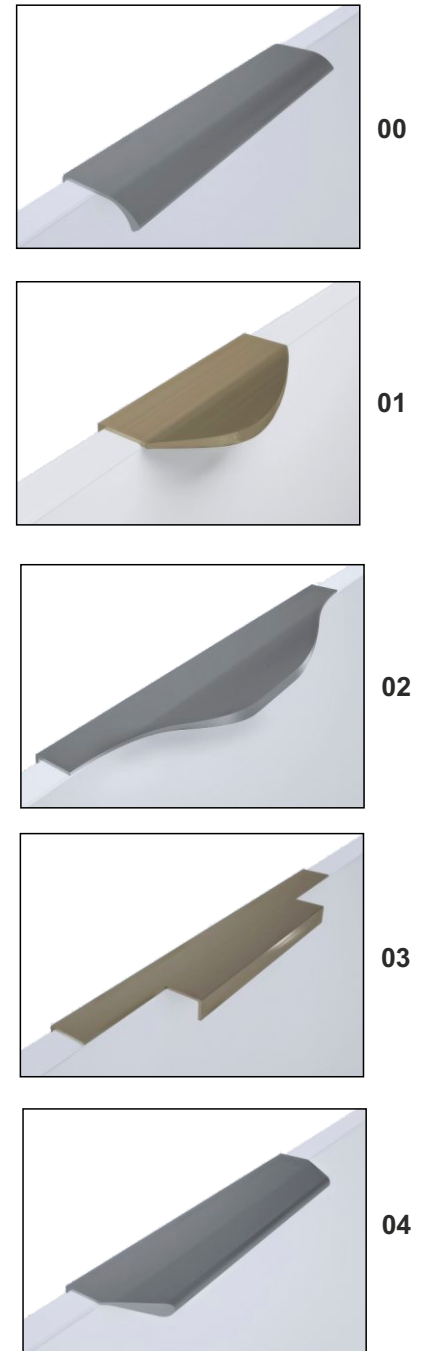

K8438

✦ C	≡ L	≡ W	≡ H	⊘ M
CC	CC+15	16	26	

Have all sizes / в наличии все размеры
Colors: chrome, alu, inox /
цвета: хром, матовый, инокс

PROFILE HANDLES

PROFILE SHAPE

MAIN MILLING OPTIONS (HANDLE SHAPE)

WE CAN MAKE ANY HANDLE SHAPE ACCORDING TO YOUR DRAWING