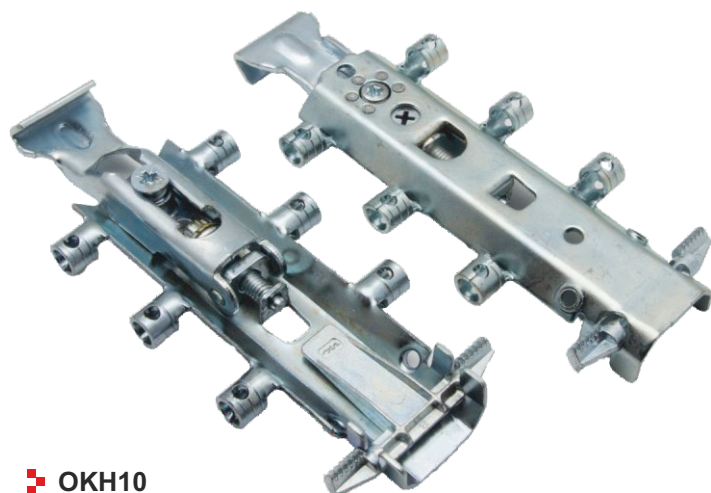

CONCEALED SLIDE

KITCHEN HANGERS

OKH10